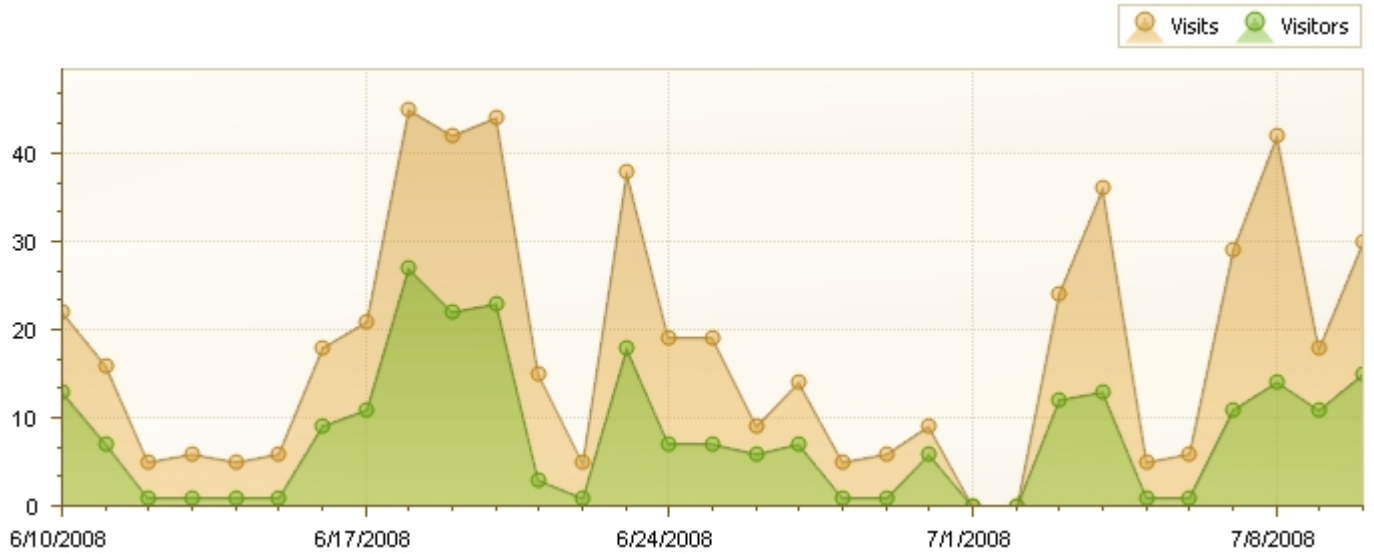

Visitor trends

Report shows daily trends and intensity of visitors

Date	Visits	Visitors	Returned visitors	Pageviews	Pages per visit	Avg. time of visit
7/10/2008	30	15	15	198	6.60	00:28:26
7/9/2008	18	11	9	101	5.61	03:54:25
7/8/2008	42	14	13	329	7.83	00:45:01
7/7/2008	29	11	10	290	10.00	01:26:27
7/6/2008	6	1	1	6	1.00	00:00:00
7/5/2008	5	1	1	5	1.00	00:00:00
7/4/2008	36	13	11	521	14.47	00:57:39
7/3/2008	24	12	12	374	15.58	01:24:23
7/2/2008	0	0	0	0	0.00	00:00:00
7/1/2008	0	0	0	0	0.00	00:00:00
6/30/2008	9	6	6	28	3.11	00:00:28
6/29/2008	6	1	1	6	1.00	00:00:00
6/28/2008	5	1	1	5	1.00	00:00:00
6/27/2008	14	7	7	509	36.36	2.03:40:35
6/26/2008	9	6	6	32	3.56	01:05:25
6/25/2008	19	7	7	475	25.00	04:36:33
6/24/2008	19	7	7	45	2.37	00:34:32
6/23/2008	38	18	16	259	6.82	03:08:58
6/22/2008	5	1	1	5	1.00	00:00:00

6/21/2008	15	3	3	23	1.53	00:00:54
6/20/2008	44	23	19	572	13.00	12:38:20
6/19/2008	42	22	16	678	16.14	02:39:15
6/18/2008	45	27	17	771	17.13	05:33:32
6/17/2008	21	11	8	181	8.62	08:14:23
6/16/2008	18	9	9	1317	73.17	17:00:20
6/15/2008	6	1	1	6	1.00	00:00:00
6/14/2008	5	1	1	5	1.00	00:00:00
6/13/2008	6	1	1	6	1.00	00:00:00
6/12/2008	5	1	1	5	1.00	00:00:00
6/11/2008	16	7	6	67	4.19	01:14:30
6/10/2008	22	13	9	49	2.23	00:01:27
Total:	559	251	215	6868	9.11	03:47:16