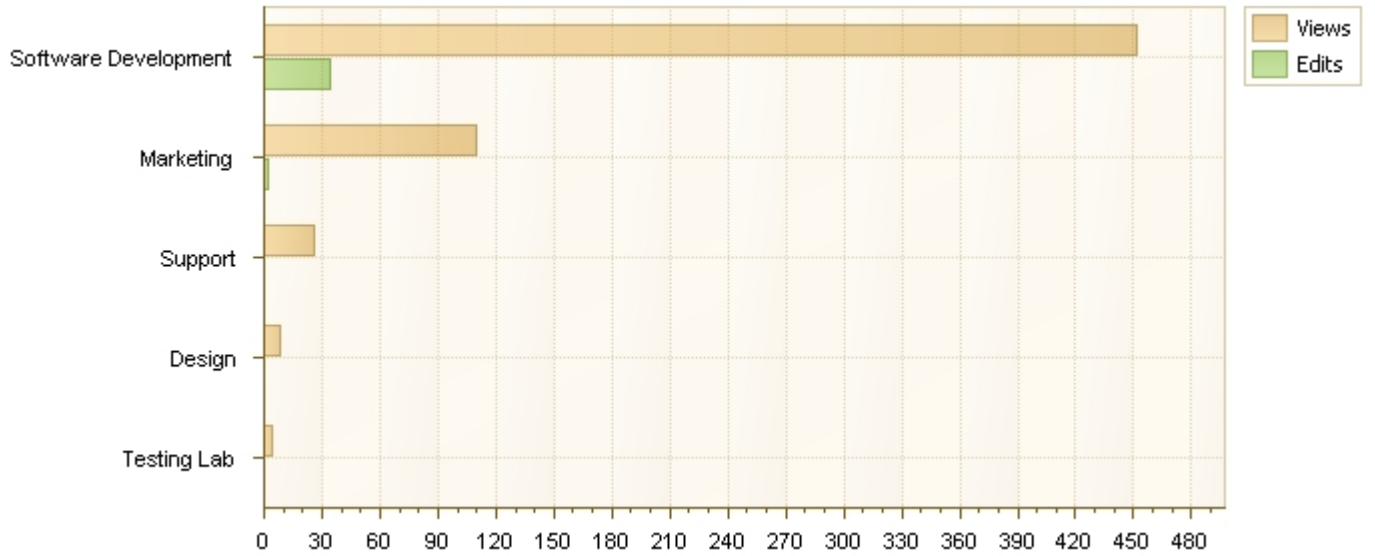

Documents by departments

Use of documents by departments

Department	Views	Edits	Created	Deleted
Software Development	452	34	15	1
Marketing	110	2	9	1
Support	26	0	0	0
Design	8	0	0	0
Testing Lab	4	0	0	0
	Total: 600	Total: 36	Total: 24	Total: 2