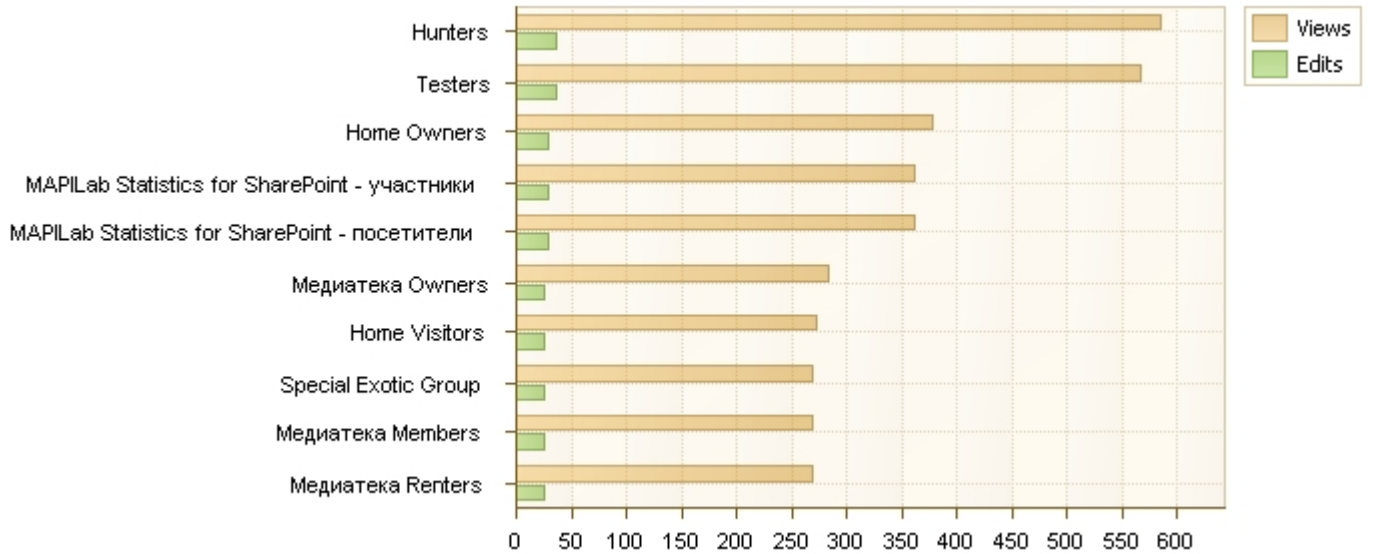

Documents by SharePoint groups

Documents usage by users of SharePoint groups

| Group name | Views | Edits | Created | Deleted |
|--|-------|-------|---------|---------|
| Hunters | 585 | 36 | 24 | 2 |
| Testers | 567 | 36 | 24 | 2 |
| Home Owners | 379 | 29 | 9 | 1 |
| МАPILab Statistics for SharePoint - посетители | 362 | 29 | 9 | 1 |
| МАPILab Statistics for SharePoint - участники | 362 | 29 | 9 | 1 |
| Медиатека Owners | 284 | 26 | 5 | 0 |
| Home Visitors | 273 | 26 | 5 | 0 |
| Special Exotic Group | 269 | 26 | 5 | 0 |
| Медиатека Renters | 269 | 26 | 5 | 0 |
| Медиатека Members | 269 | 26 | 5 | 0 |
| The Game Members | 199 | 5 | 13 | 2 |
| МАPILab Statistics for SharePoint - владельцы | 169 | 3 | 5 | 1 |
| The Game Owners | 62 | 3 | 4 | 1 |
| Reports_ Bugs Hunter Owners | 62 | 0 | 0 | 0 |
| Restricted Readers | 43 | 0 | 0 | 0 |
| Style Resource Readers | 43 | 0 | 0 | 0 |
| Viewers | 43 | 0 | 0 | 0 |
| Quick Deploy Users | 43 | 0 | 0 | 0 |
| Approvers | 43 | 0 | 0 | 0 |

| | | | | |
|--------------------|--------------------|-------------------|-------------------|------------------|
| Designers | 43 | 0 | 0 | 0 |
| Hierarchy Managers | 43 | 0 | 0 | 0 |
| | Total: 4412 | Total: 300 | Total: 122 | Total: 11 |