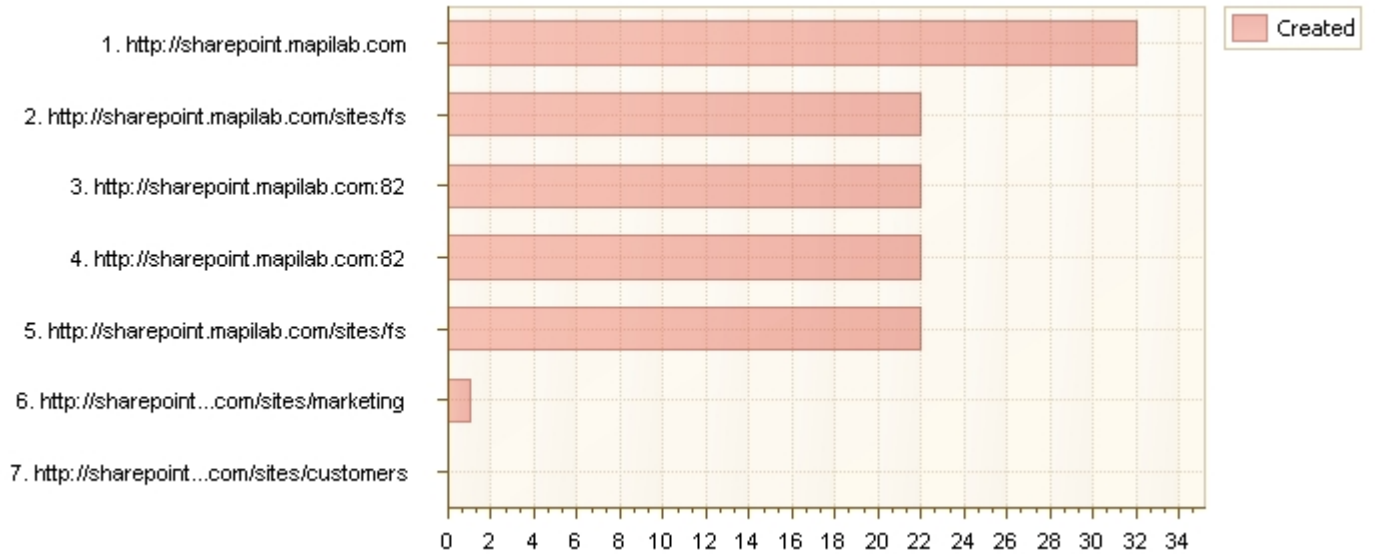

Documents by site collections

Documents usage summary by site collections

Site collection url	Views	Edits	Created	Deleted
http://sharepoint.mapilab.com	383935	322	32	3
http://sharepoint.mapilab.com:82	0	19	22	0
http://sharepoint.mapilab.com:82	0	19	22	0
http://sharepoint.mapilab.com/sites/fs	0	19	22	0
http://sharepoint.mapilab.com/sites/fs	0	19	22	0
http://sharepoint.mapilab.com/sites/marketing	1	0	1	0
http://sharepoint.mapilab.com/sites/customers	25	0	0	0
Total: 383961		Total: 398	Total: 121	Total: 3