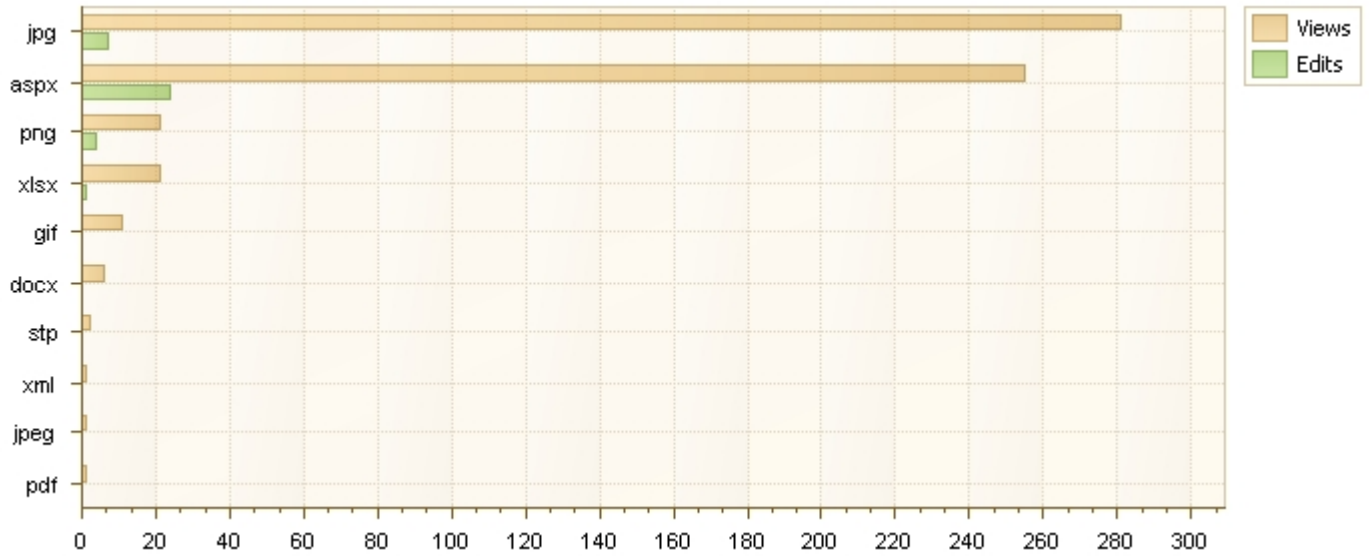

Documents by type

Statistics on types of documents

Document type	Views	Edits	Created	Deleted
jpg	281	7	16	0
aspx	255	24	2	0
png	21	4	1	0
xlsx	21	1	1	1
gif	11	0	0	0
docx	6	0	1	1
stp	2	0	0	0
jpeg	1	0	0	0
xml	1	0	2	0
pdf	1	0	0	0
master	0	0	1	0
Total:	600	36	24	2