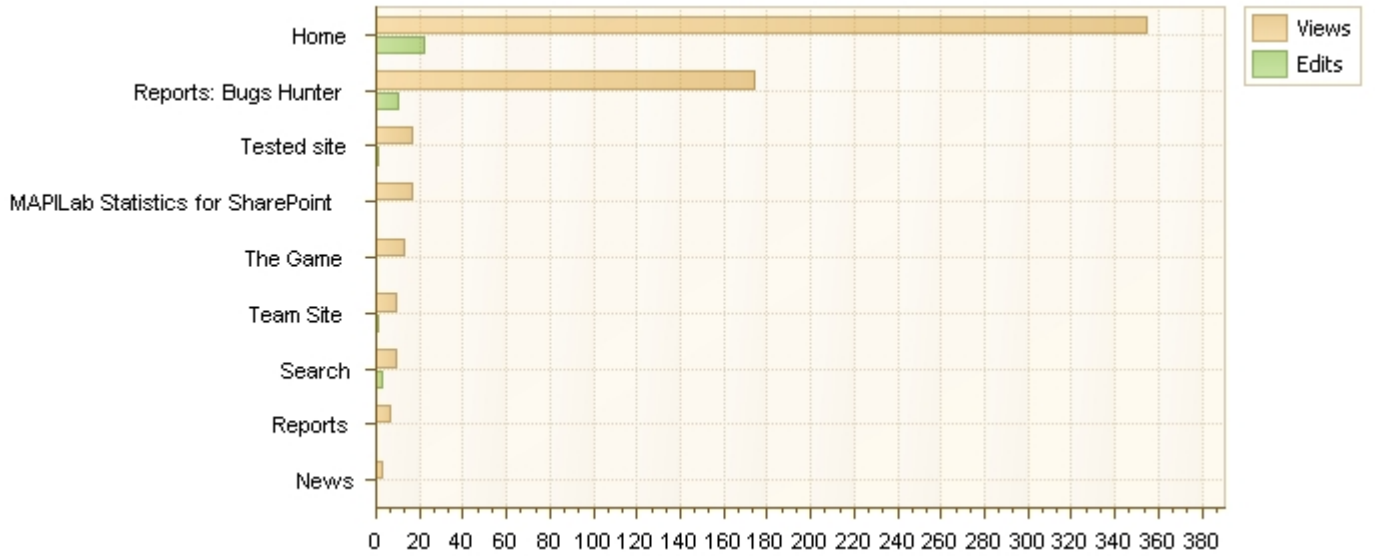

Documents by site

Details of documents on sites

| Site | Views | Edits | Created | Deleted |
|-----------------------------------|-------|------------------|------------------|-----------------|
| Home | 355 | 22 | 2 | 0 |
| Reports: Bugs Hunter | 174 | 10 | 15 | 0 |
| Tested site | 17 | 1 | 2 | 1 |
| MAPILab Statistics for SharePoint | 17 | 0 | 2 | 1 |
| The Game | 13 | 0 | 0 | 0 |
| Team Site | 9 | 1 | 4 | 0 |
| Search | 9 | 3 | 0 | 0 |
| Reports | 6 | 0 | 0 | 0 |
| News | 3 | 0 | 0 | 0 |
| Total: 603 | | Total: 37 | Total: 25 | Total: 2 |