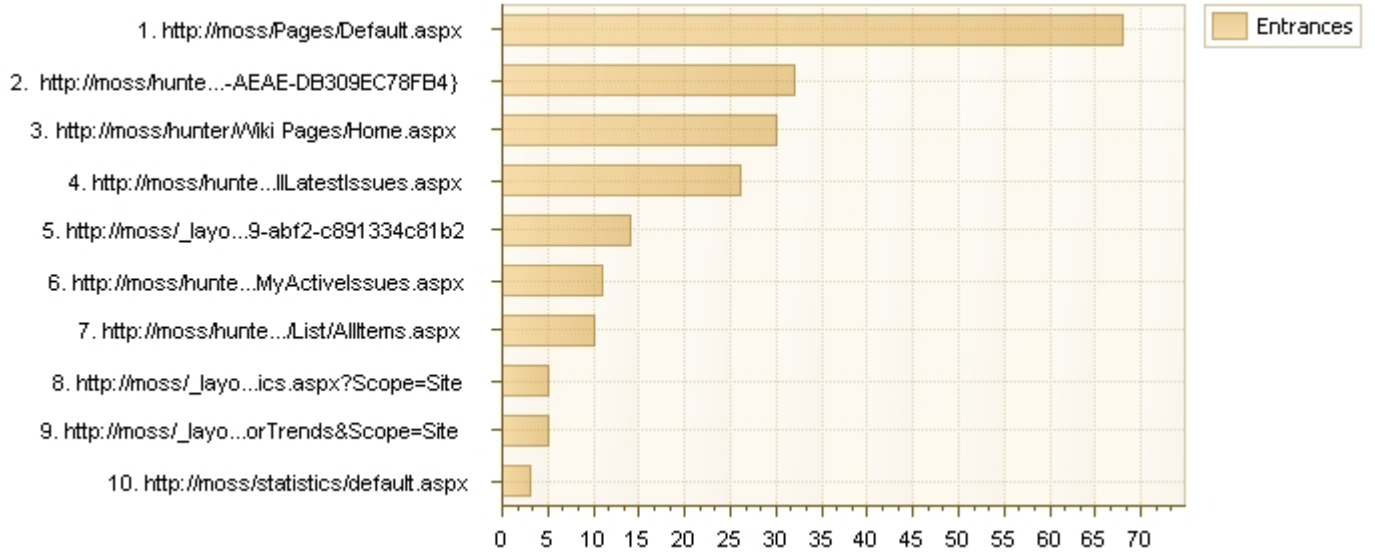

Landing pages

Popularity of pages on which visitors begin their visit

Page	Entrances	Bounces	Bounce rate
http://moss/Pages/Default.aspx	68	11	16.18 %
http://moss/hunter/Lists/List/PersonalViews.aspx?PageView=Personal&ShowWebPart={07504CE5-DE08-4CD6-AEAE-DB309EC78FB4}	32	23	71.88 %
http://moss/hunter/Wiki Pages/Home.aspx	30	1	3.33 %
http://moss/hunter/Lists/List/AllLatestIssues.aspx	26	11	42.31 %
http://moss/_layouts/listfeed.aspx?List=929cc0e0-7943-4ae9-abf2-c891334c81b2	14	1	7.14 %
http://moss/hunter/Lists/List/MyActiveIssues.aspx	11	1	9.09 %
http://moss/hunter/Lists/List/AllItems.aspx	10	3	30.00 %
http://moss/_layouts/MAPILab/Statistics.aspx?Scope=Site	5	0	0.00 %
http://moss/_layouts/MAPILab/Statistics.aspx?ReportId=VisitorTrends&Scope=Site	5	0	0.00 %
http://moss/_layouts/MAPILab/Statistics.aspx?ReportId=Visits&Scope=Site	3	1	33.33 %
http://moss/_layouts/MAPILab/Statistics.aspx	3	1	33.33 %
http://moss/statistics/default.aspx	3	1	33.33 %
http://moss/statistics/Lists/Tasks/active.aspx	3	0	0.00 %
http://moss/statistics/Lists/Tasks/DispForm.aspx?ID=11	3	1	33.33 %
http://moss/statistics/Lists/Bugs/active.aspx	2	0	0.00 %
http://moss/statistics/Lists/bugspub/plan.aspx	2	1	50.00 %
http://moss/statistics/Shared Documents/Forms/AllItems.aspx	2	0	0.00 %
http://moss/statistics/Lists/Tasks/DispForm.aspx?ID=10&Source=http://moss/statistics/Lists/Tasks/active.aspx	2	0	0.00 %