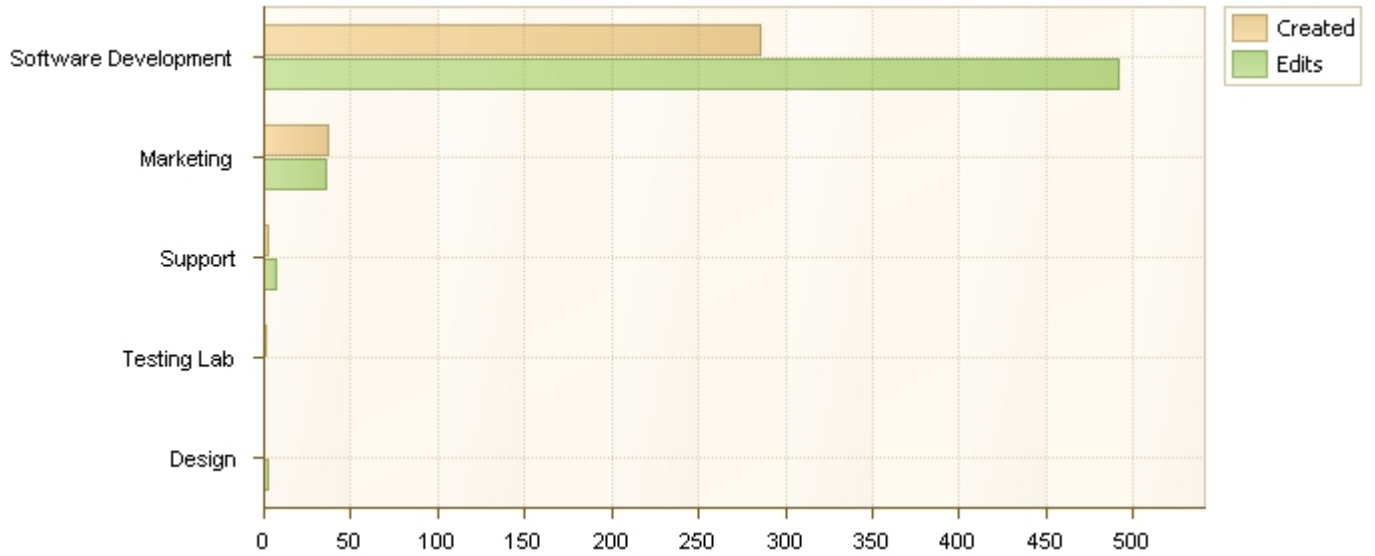

# List items by departments

Usage of list items by department

Department	Created	Edits	Deleted
Software Development	285	492	4
Marketing	37	36	0
Support	2	7	0
Testing Lab	1	0	0
Design	0	2	0
	<b>Total: 325</b>	<b>Total: 537</b>	<b>Total: 4</b>