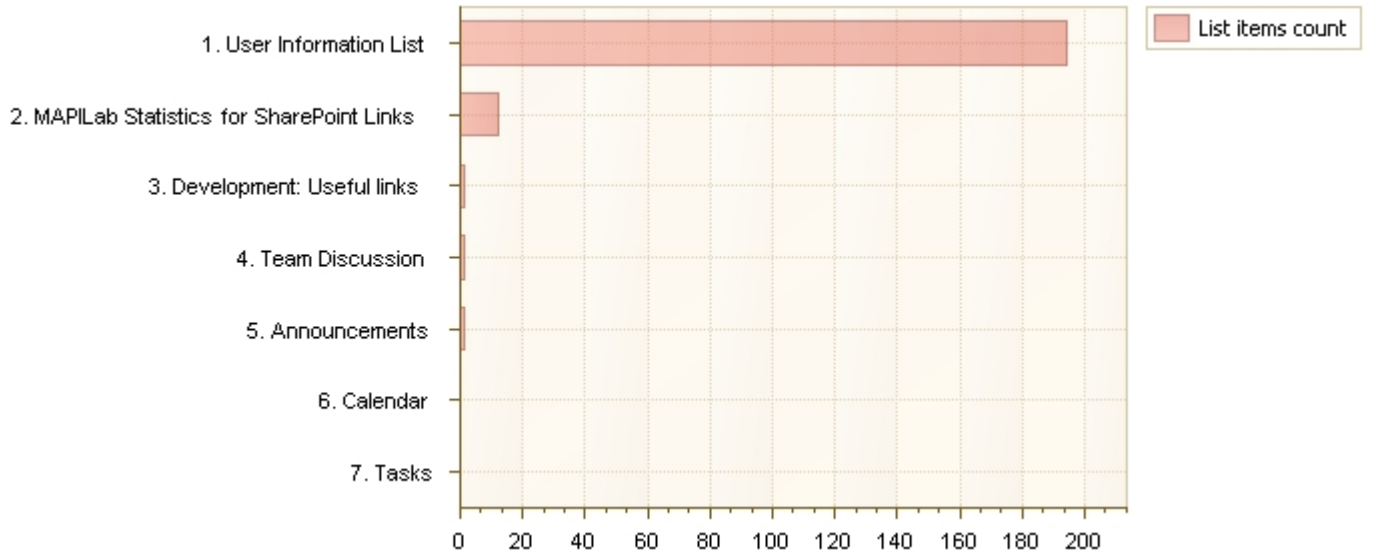

Lists summary

Summary by the number and size of list items

List	List items count	List items size, Mb	Attachments size, Mb
User Information List	194	0.06	0.00
MAPILab Statistics for SharePoint Links	12	0.01	0.00
Development: Useful links	1	0.00	0.00
Team Discussion	1	0.00	0.00
Announcements	1	0.00	0.00
Calendar	0	0.00	0.00
Tasks	0	0.00	0.00
Total: 209		Total: 0.07	Total: 0.00