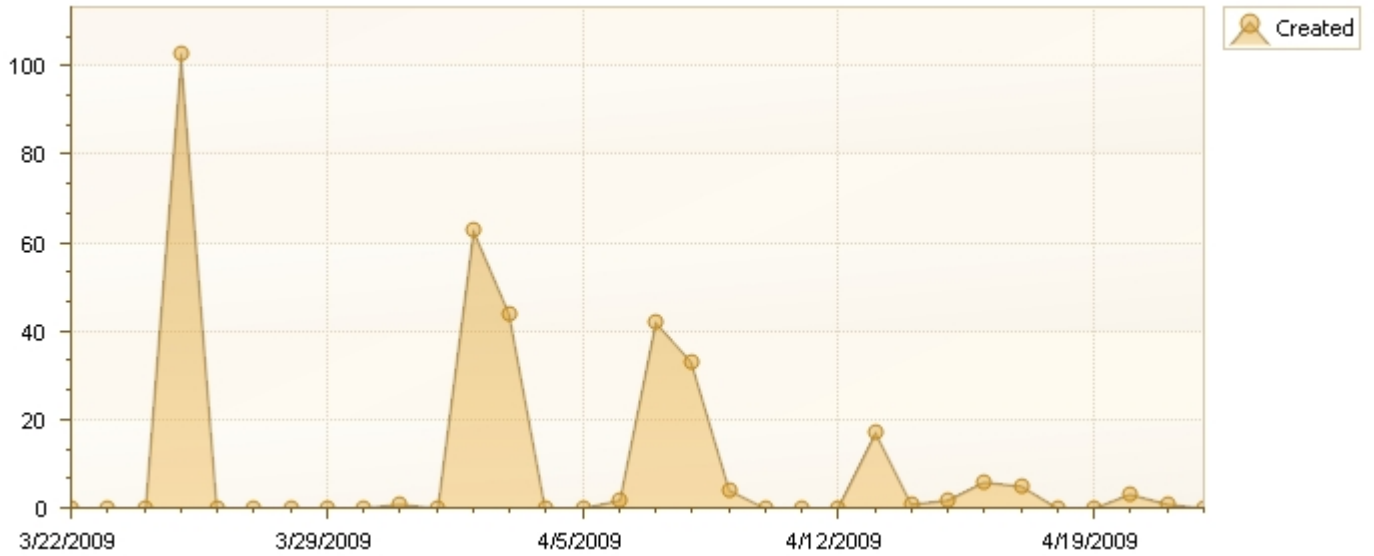

Lists usage overview

General information about daily work with list items

Date	Created	Edits	Deleted
4/22/2009	0	0	0
4/21/2009	1	5	1
4/20/2009	3	26	0
4/19/2009	0	3	0
4/18/2009	0	0	0
4/17/2009	5	12	0
4/16/2009	6	6	0
4/15/2009	2	41	0
4/14/2009	1	6	0
4/13/2009	17	109	0
4/12/2009	0	0	0
4/11/2009	0	0	0
4/10/2009	0	39	0
4/9/2009	4	17	0
4/8/2009	33	34	0
4/7/2009	42	108	2
4/6/2009	2	83	0
4/5/2009	0	0	0
4/4/2009	0	0	0

4/3/2009	44	31	1
4/2/2009	63	12	0
4/1/2009	0	0	0
3/31/2009	1	3	0
3/30/2009	0	0	0
3/29/2009	0	0	0
3/28/2009	0	0	0
3/27/2009	0	0	0
3/26/2009	0	0	0
3/25/2009	103	19	0
3/24/2009	0	2	0
3/23/2009	0	3	0
3/22/2009	0	0	0
Total: 327		Total: 559	Total: 4