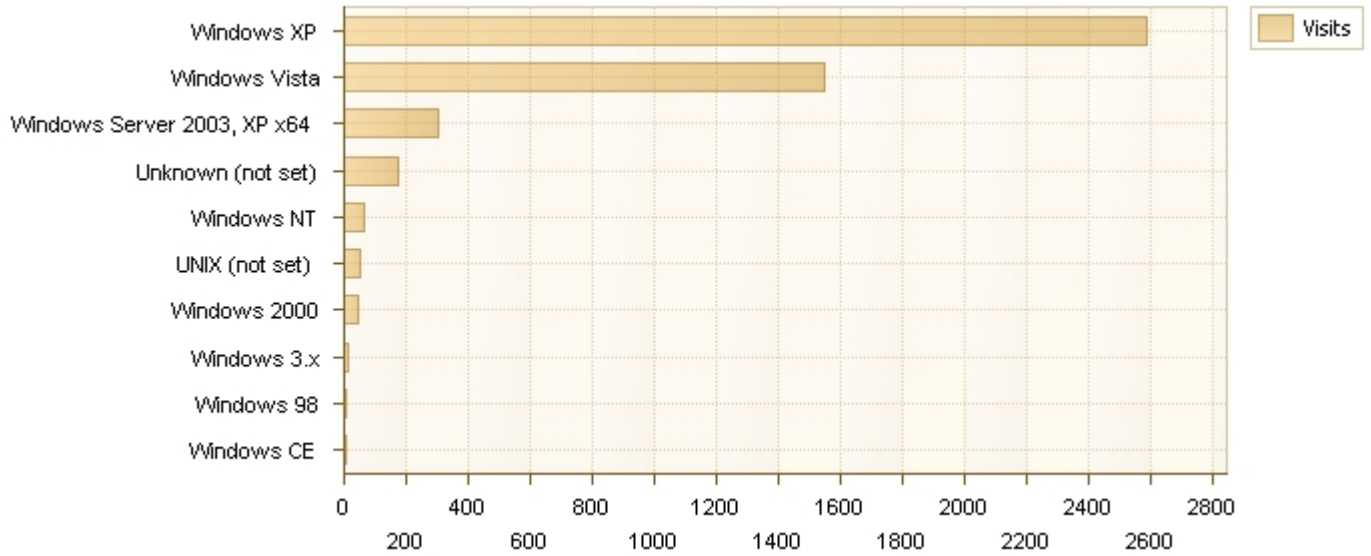

Platforms

What operating systems are used by visitors to the site.

Platform	Visits	Visits rate
Windows XP	2589	53.84 %
Windows Vista	1549	32.21 %
Windows Server 2003, XP x64	303	6.30 %
Unknown (not set)	176	3.66 %
Windows NT	64	1.33 %
UNIX (not set)	52	1.08 %
Windows 2000	44	0.91 %
Windows 3.x	16	0.33 %
Windows 98	8	0.17 %
Windows CE	4	0.08 %
Macintosh PPC	4	0.08 %
Total: 4809		