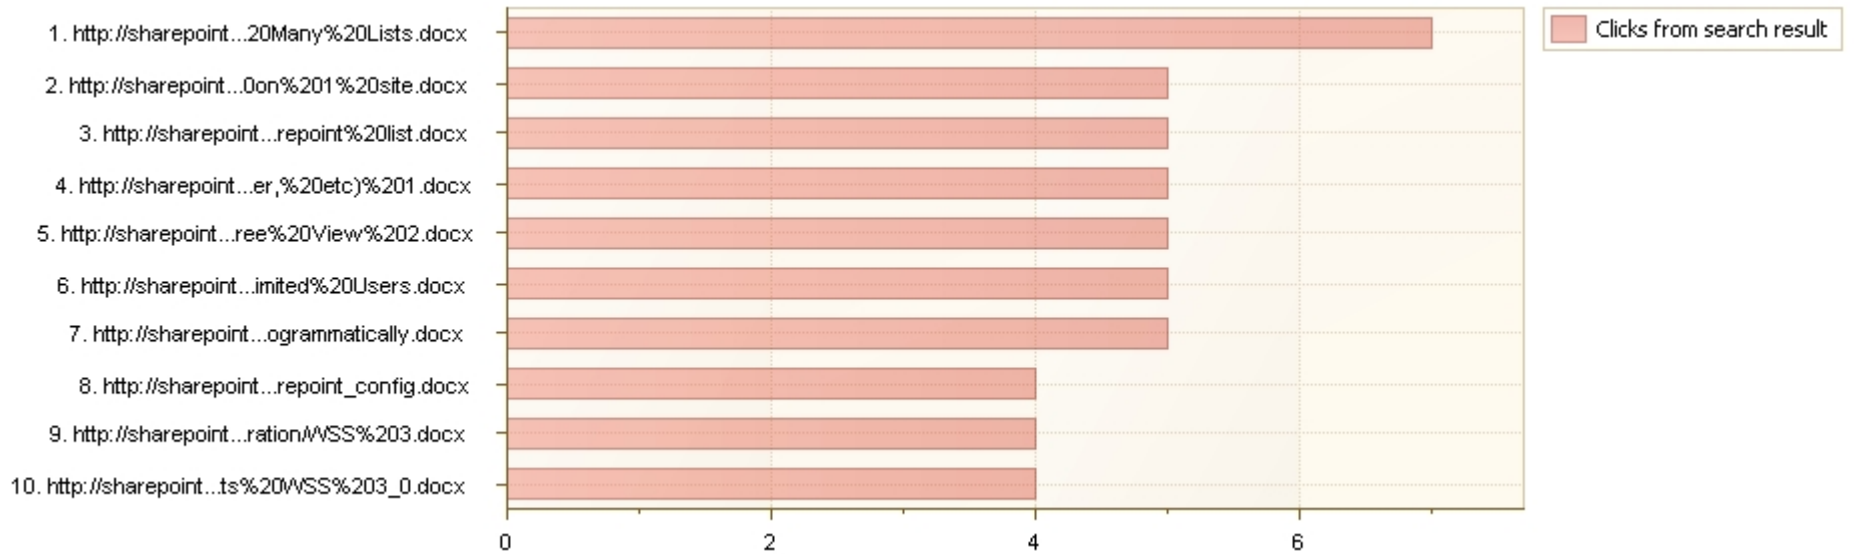

Search destinations

Portal sources accessed by users from the search results

Resource location	Clicks from search result	Avg. clicked url rank
http://sharepoint.mapilab.com/SharePoint%20Design%20And%20Customization/Data%20View%20for%201%20to%20Many%20Lists.docx	7	3.29
http://sharepoint.mapilab.com/SharePoint%20Setup%20And%20Administration/Search%20works%20on%201%20site.docx	5	2.60
http://sharepoint.mapilab.com/SharePoint%20Setup%20And%20Administration/Unique%20column%20values%20in%20sharepoint%20list.docx	5	3.00
http://sharepoint.mapilab.com/SharePoint%20Design%20And%20Customization/My%20Site%20customization%20(Sharepoint%20Designer,%20default.master,%20etc)%201.docx	5	5.00
http://sharepoint.mapilab.com/SharePoint%20Design%20And%20Customization/Quicklaunch%20in%20Tree%20View%202.docx	5	4.40
http://sharepoint.mapilab.com/SharePoint%20Development%20And%20Programming/Editing%20Rights%20to%20Limited%20Users.docx	5	8.20