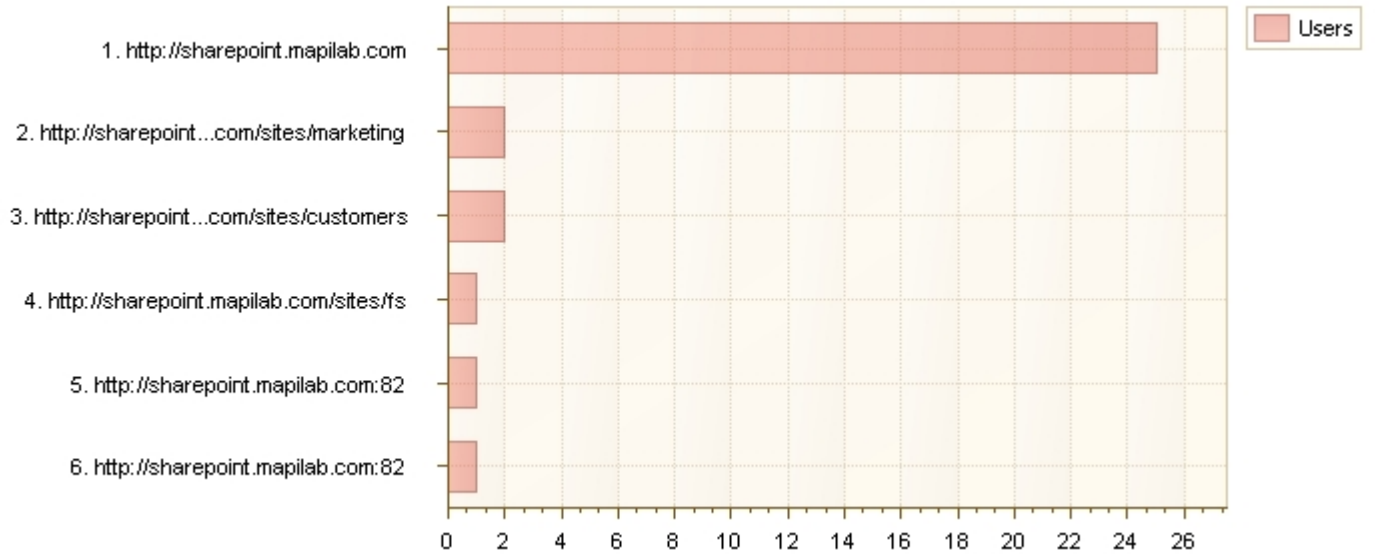

# Site collection summary

Summary by the visits and visitors activity of site collections

Site collection url	Visits	Users	Pageviews	Pages per visit	Avg. length of visit
http://sharepoint.mapilab.com	25385	12	3513670	138.42	00:06:37
http://sharepoint.mapilab.com/sites/marketing	3	2	54	18.00	05:52:12
http://sharepoint.mapilab.com/sites/customers	2	1	9	4.50	08:45:42
http://sharepoint.mapilab.com:82	1	1	1	1.00	00:00:00
http://sharepoint.mapilab.com/sites/fs	1	1	6	6.00	00:00:12
http://sharepoint.mapilab.com:82	1	1	2	2.00	00:00:07