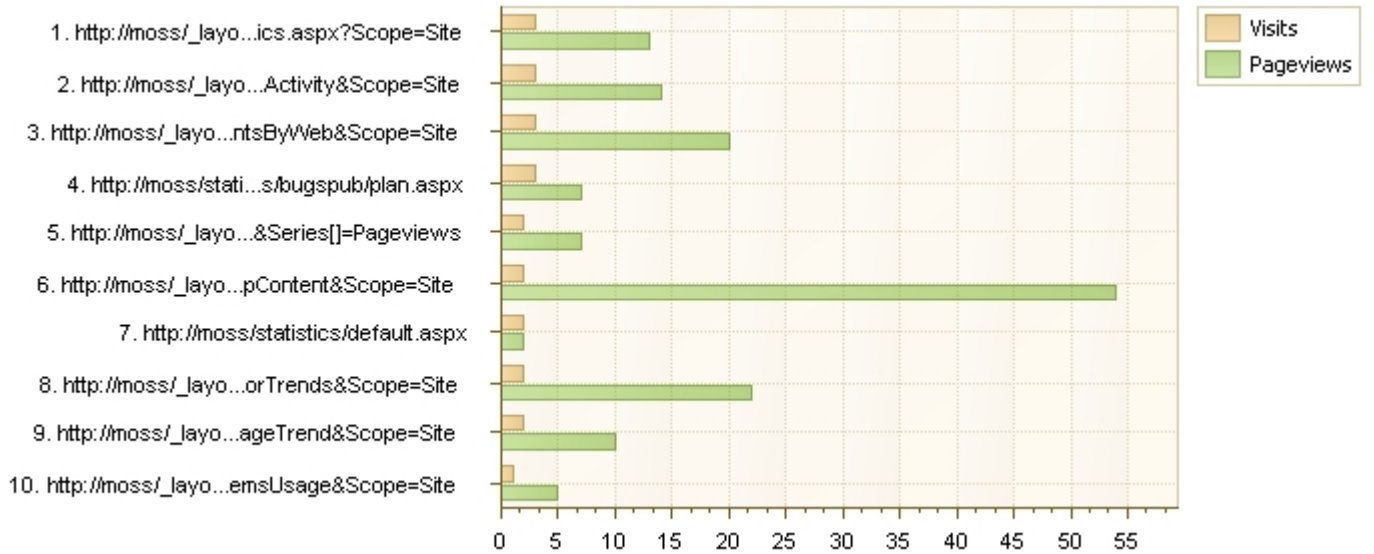

# Traffic sources

*Pages and sites which are sources of new visits*

Page	Visits	Pageviews	Pages/Visit
http://moss/_layouts/MAPILab/Statistics.aspx?Scope=Site	3	13	4.33
http://moss/_layouts/MAPILab/Statistics.aspx?ReportId=UsersActivity&Scope=Site	3	14	4.67
http://moss/_layouts/MAPILab/Statistics.aspx?ReportId=DocumentsByWeb&Scope=Site	3	20	6.67
http://moss/statistics/Lists/bugspub/plan.aspx	3	7	2.33
http://moss/_layouts/MAPILab/Statistics.aspx?ReportId=TopContent&Scope=Site&ChartType=Pie&Series[]=Pageviews	2	7	3.50
http://moss/_layouts/MAPILab/Statistics.aspx?ReportId=TopContent&Scope=Site	2	54	27.00
http://moss/statistics/default.aspx	2	2	1.00
http://moss/_layouts/MAPILab/Statistics.aspx?ReportId=VisitorTrends&Scope=Site	2	22	11.00
http://moss/_layouts/MAPILab/Statistics.aspx?ReportId=ListsUsageTrend&Scope=Site	2	10	5.00
http://moss/_layouts/MAPILab/Statistics.aspx?ReportId=ListItemsUsage&Scope=Site	1	5	5.00
http://moss/_layouts/MAPILab/Statistics.aspx?ReportId=Pageviews&Scope=Site	1	3	3.00
http://moss/_layouts/MAPILab/Statistics.aspx?ReportId=Platforms&Scope=Site	1	4	4.00
http://moss/_layouts/MAPILab/Statistics.aspx?ReportId=LandingPages&Scope=Site	1	4	4.00
http://moss/_layouts/MAPILab/Statistics.aspx?ReportId=DocumentsPopularity&Scope=Site	1	8	8.00
http://moss/_layouts/MAPILab/Statistics.aspx?ReportId=DocumentsBySPGroups&Scope=Site	1	10	10.00
http://moss/_layouts/MAPILab/Statistics.aspx?ReportId=DocumentsByADGroups&Scope=Site	1	2	2.00
http://moss/_layouts/MAPILab/Statistics.aspx?ReportId=ListItemsByUsers&Scope=Site	1	4	4.00
http://moss/_layouts/MAPILab/Statistics.aspx?ReportId=ListItemsBySPGroups&Scope=Site	1	3	3.00