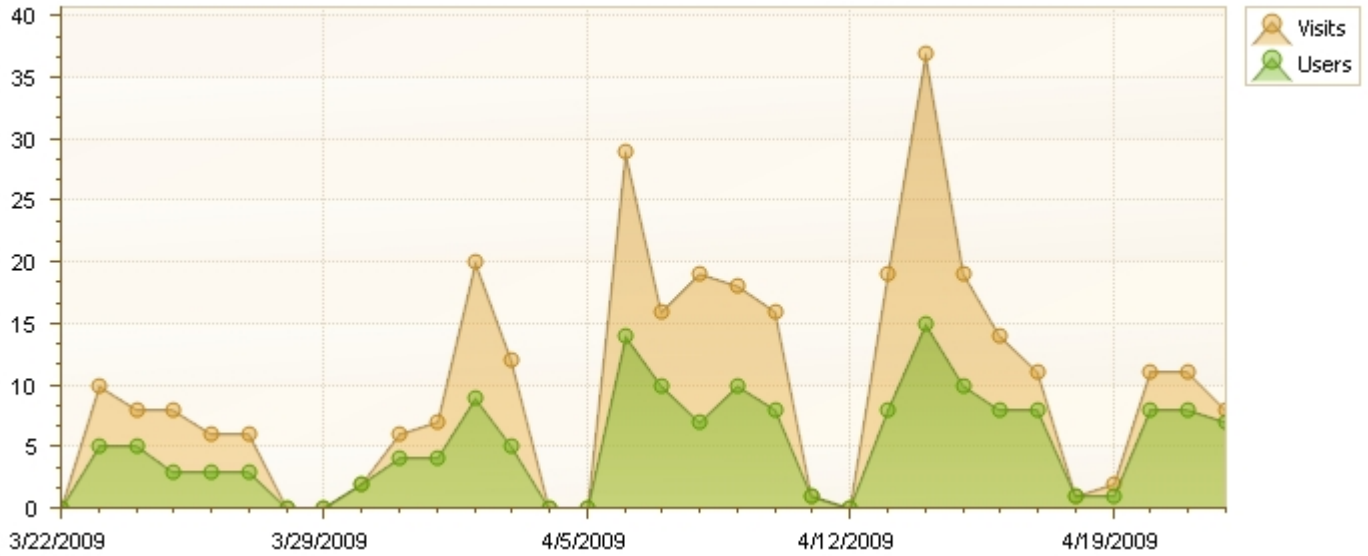

Visits trend

This report shows the dynamics of visits

Date	Visits	Users	Pageviews	Pages per visit	Avg. length of visit
4/22/2009	8	7	334	41.75	00:27:11
4/21/2009	11	8	968	88.00	07:17:27
4/20/2009	11	8	1360	123.64	11:13:46
4/19/2009	2	1	337	168.50	20:18:42
4/18/2009	1	1	3	3.00	23:13:46
4/17/2009	11	8	687	62.45	21:21:29
4/16/2009	14	8	213	15.21	04:31:32
4/15/2009	19	10	447	23.53	02:50:47
4/14/2009	37	15	337	9.11	01:55:26
4/13/2009	19	8	1111	58.47	07:31:59
4/12/2009	0	0	0	0.00	00:00:00
4/11/2009	1	1	45	45.00	1.22:29:26
4/10/2009	16	8	206	12.88	15:29:32
4/9/2009	18	10	272	15.11	04:51:01
4/8/2009	19	7	1549	81.53	06:28:06
4/7/2009	16	10	1809	113.06	11:55:53
4/6/2009	29	14	948	32.69	04:07:48
4/5/2009	0	0	0	0.00	00:00:00
4/4/2009	0	0	0	0.00	00:00:00

4/3/2009	12	5	504	42.00	01:01:20
4/2/2009	20	9	602	30.10	03:06:57
4/1/2009	7	4	69	9.86	00:02:44
3/31/2009	6	4	96	16.00	03:00:44
3/30/2009	2	2	4	2.00	11:57:21
3/29/2009	0	0	0	0.00	00:00:00
3/28/2009	0	0	0	0.00	00:00:00
3/27/2009	6	3	31	5.17	10:54:17
3/26/2009	6	3	15	2.50	00:23:35
3/25/2009	8	3	131	16.38	03:25:51
3/24/2009	8	5	41	5.13	06:56:39
3/23/2009	10	5	226	22.60	08:34:55
3/22/2009	0	0	0	0.00	00:00:00
Total: 317		Total: 167	Total: 12345	Avg.: 32.68	Avg.: 07:29:00