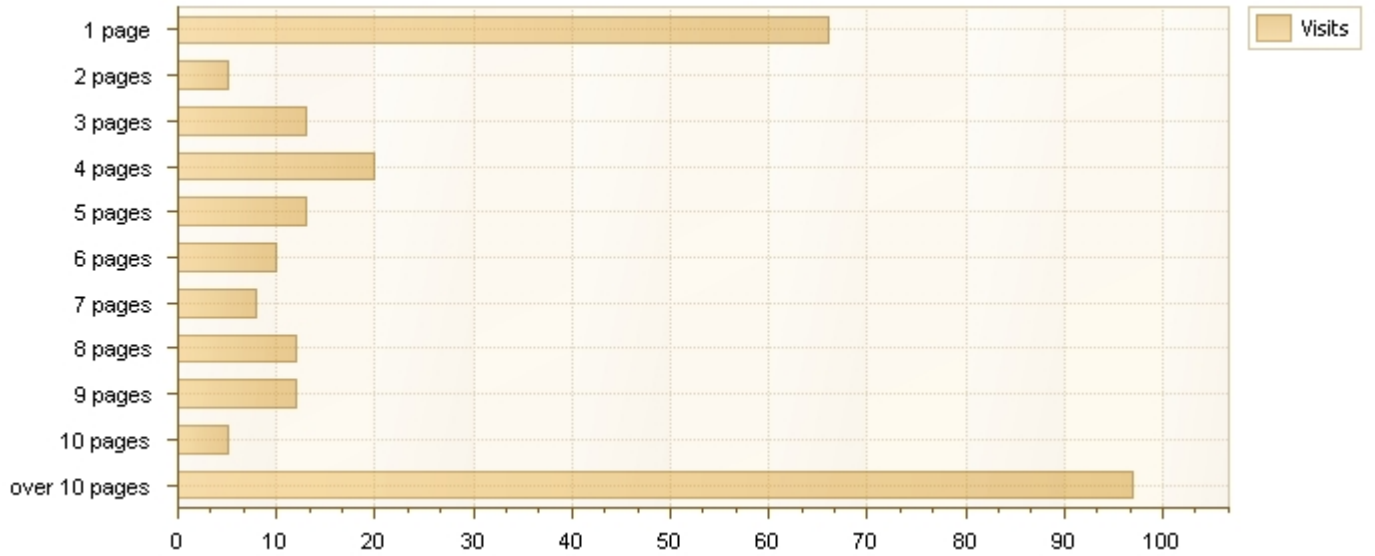

Depth of visit

Quantity of viewed pages per visit

Depth of visits	Visits	Percentage of all visits
1 page	66	25.29 %
2 pages	5	1.92 %
3 pages	13	4.98 %
4 pages	20	7.66 %
5 pages	13	4.98 %
6 pages	10	3.83 %
7 pages	8	3.07 %
8 pages	12	4.60 %
9 pages	12	4.60 %
10 pages	5	1.92 %
over 10 pages	97	37.16 %
Total: 261		