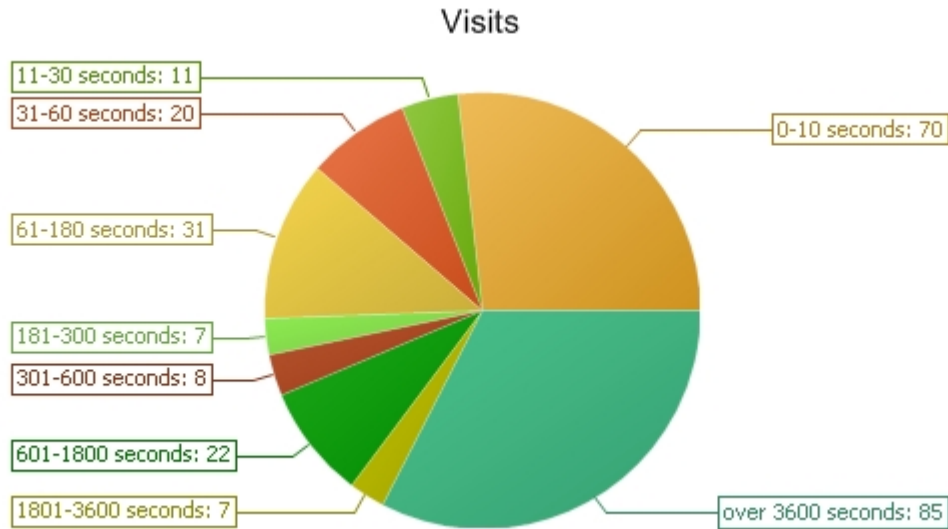

# Length of visits

*This report shows how long the visitor stayed on the site or site collection*

Length of visits	Visits	Percentage of all visits
0-10 seconds	70	26.82 %
11-30 seconds	11	4.21 %
31-60 seconds	20	7.66 %
61-180 seconds	31	11.88 %
181-300 seconds	7	2.68 %
301-600 seconds	8	3.07 %
601-1800 seconds	22	8.43 %
1801-3600 seconds	7	2.68 %
over 3600 seconds	85	32.57 %
<b>Total: 261</b>		